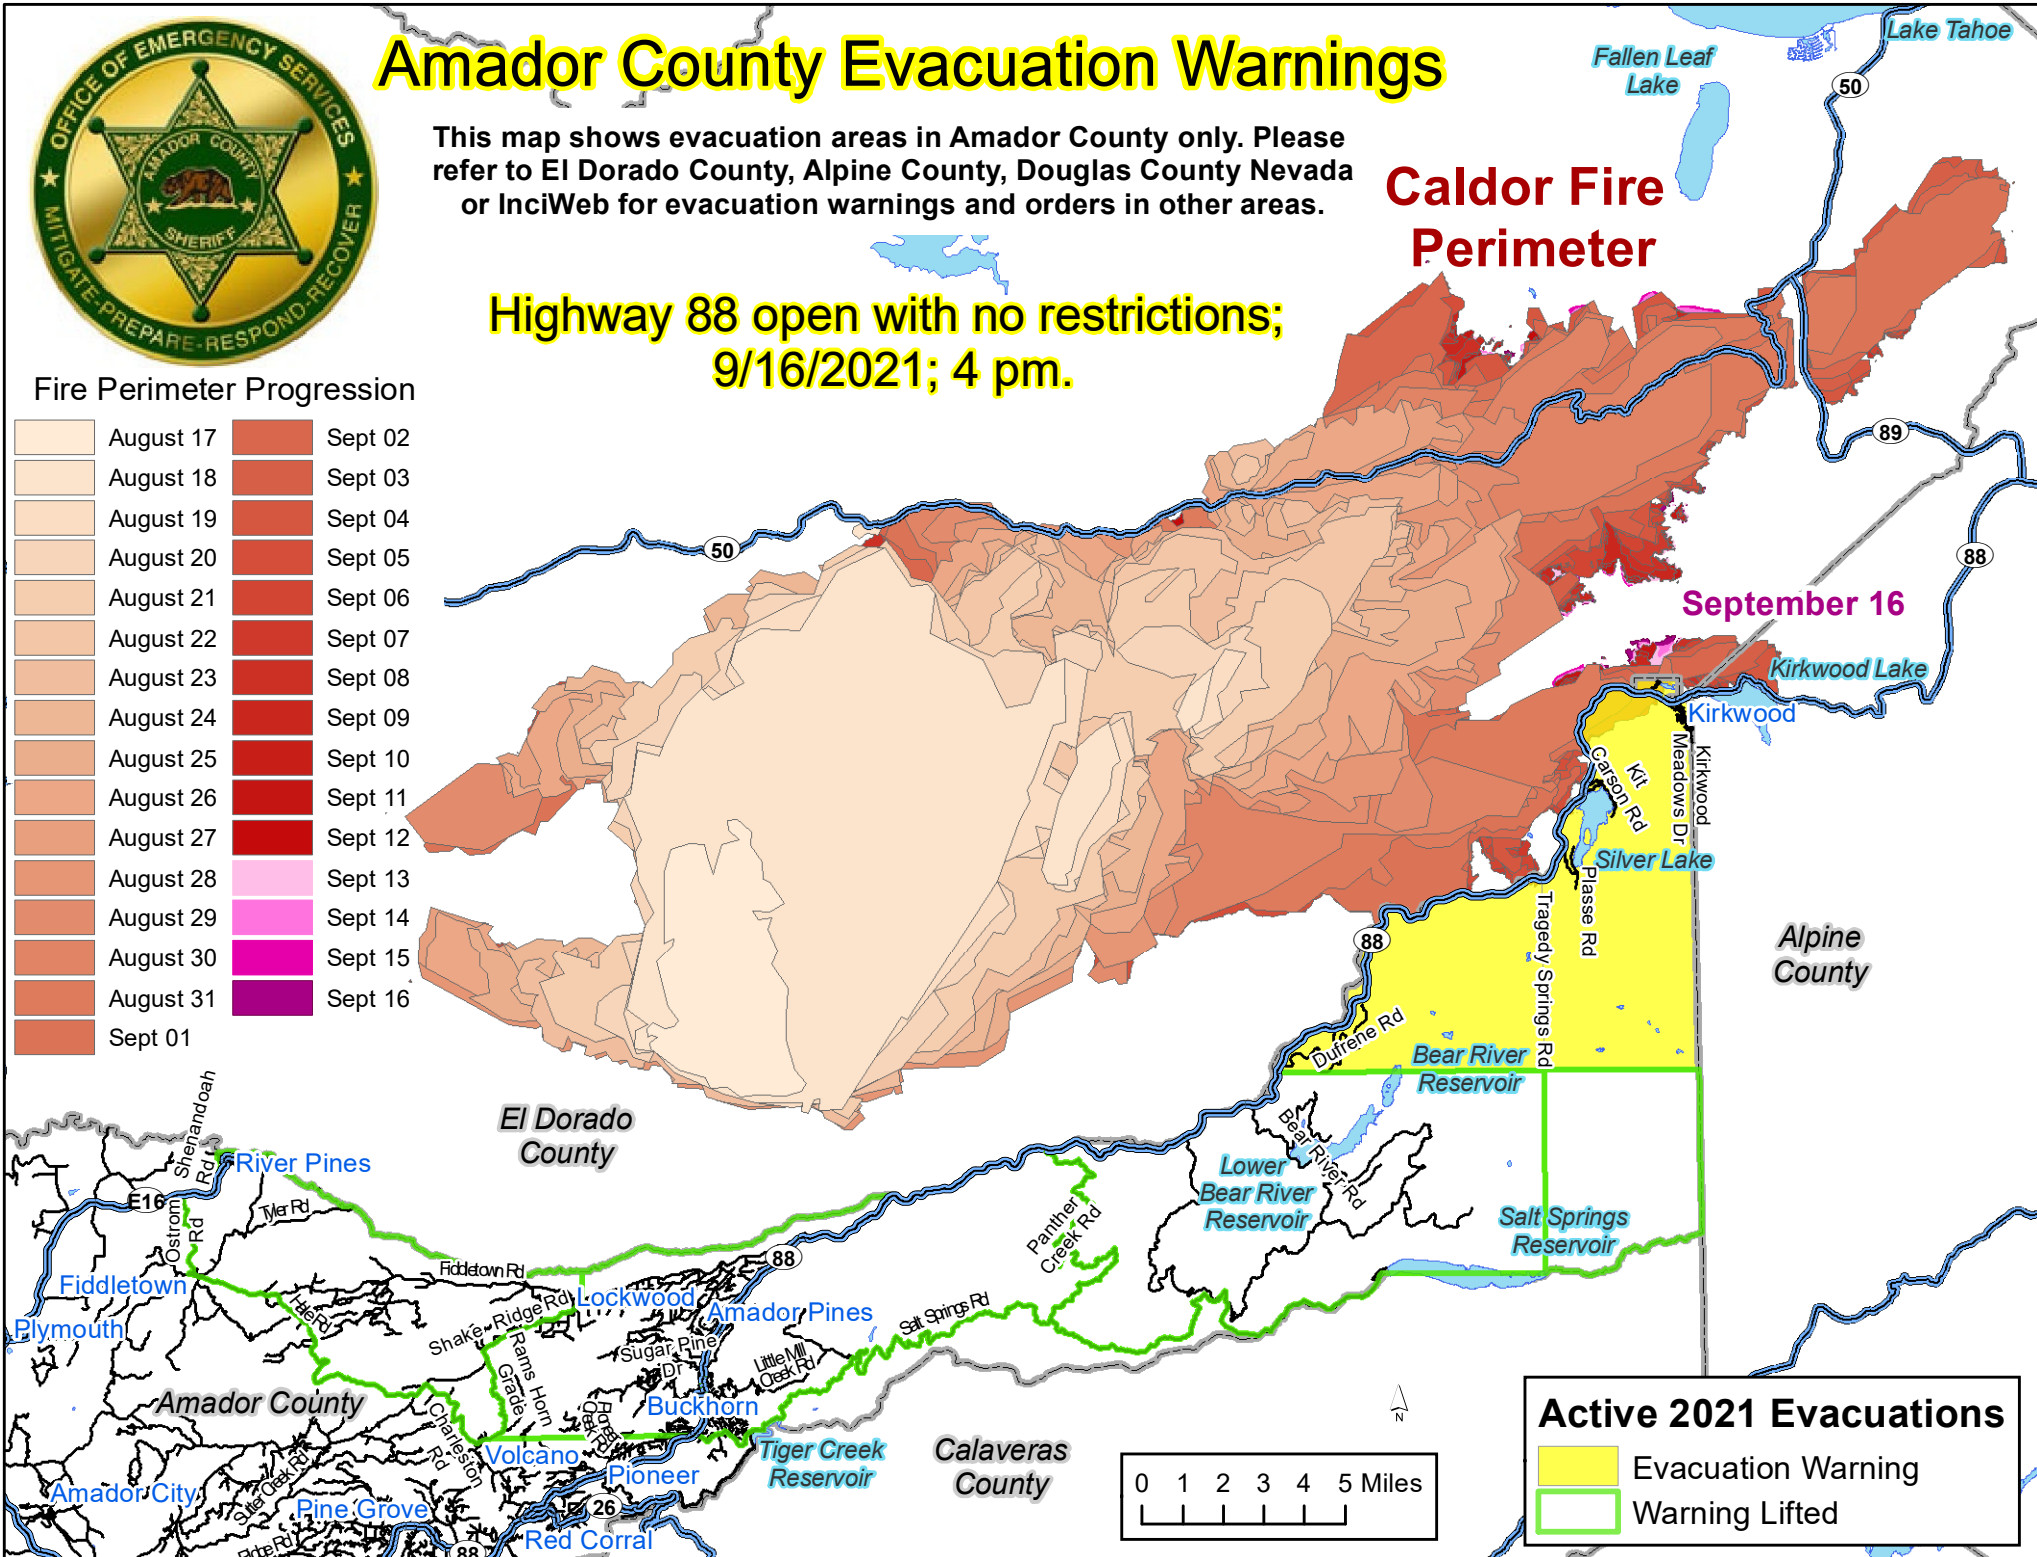

Amador County Evacuation Warnings

This map shows evacuation areas in Amador County only. Please refer to El Dorado County, Alpine County, Douglas County Nevada or InciWeb for evacuation warnings and orders in other areas.

Caldor Fire Perimeter

Highway 88 open with no restrictions;
9/16/2021; 4 pm.

Fire Perimeter Progression

August 17	Sept 02
August 18	Sept 03
August 19	Sept 04
August 20	Sept 05
August 21	Sept 06
August 22	Sept 07
August 23	Sept 08
August 24	Sept 09
August 25	Sept 10
August 26	Sept 11
August 27	Sept 12
August 28	Sept 13
August 29	Sept 14
August 30	Sept 15
August 31	Sept 16
Sept 01	

Active 2021 Evacuations

- Evacuation Warning
- Warning Lifted