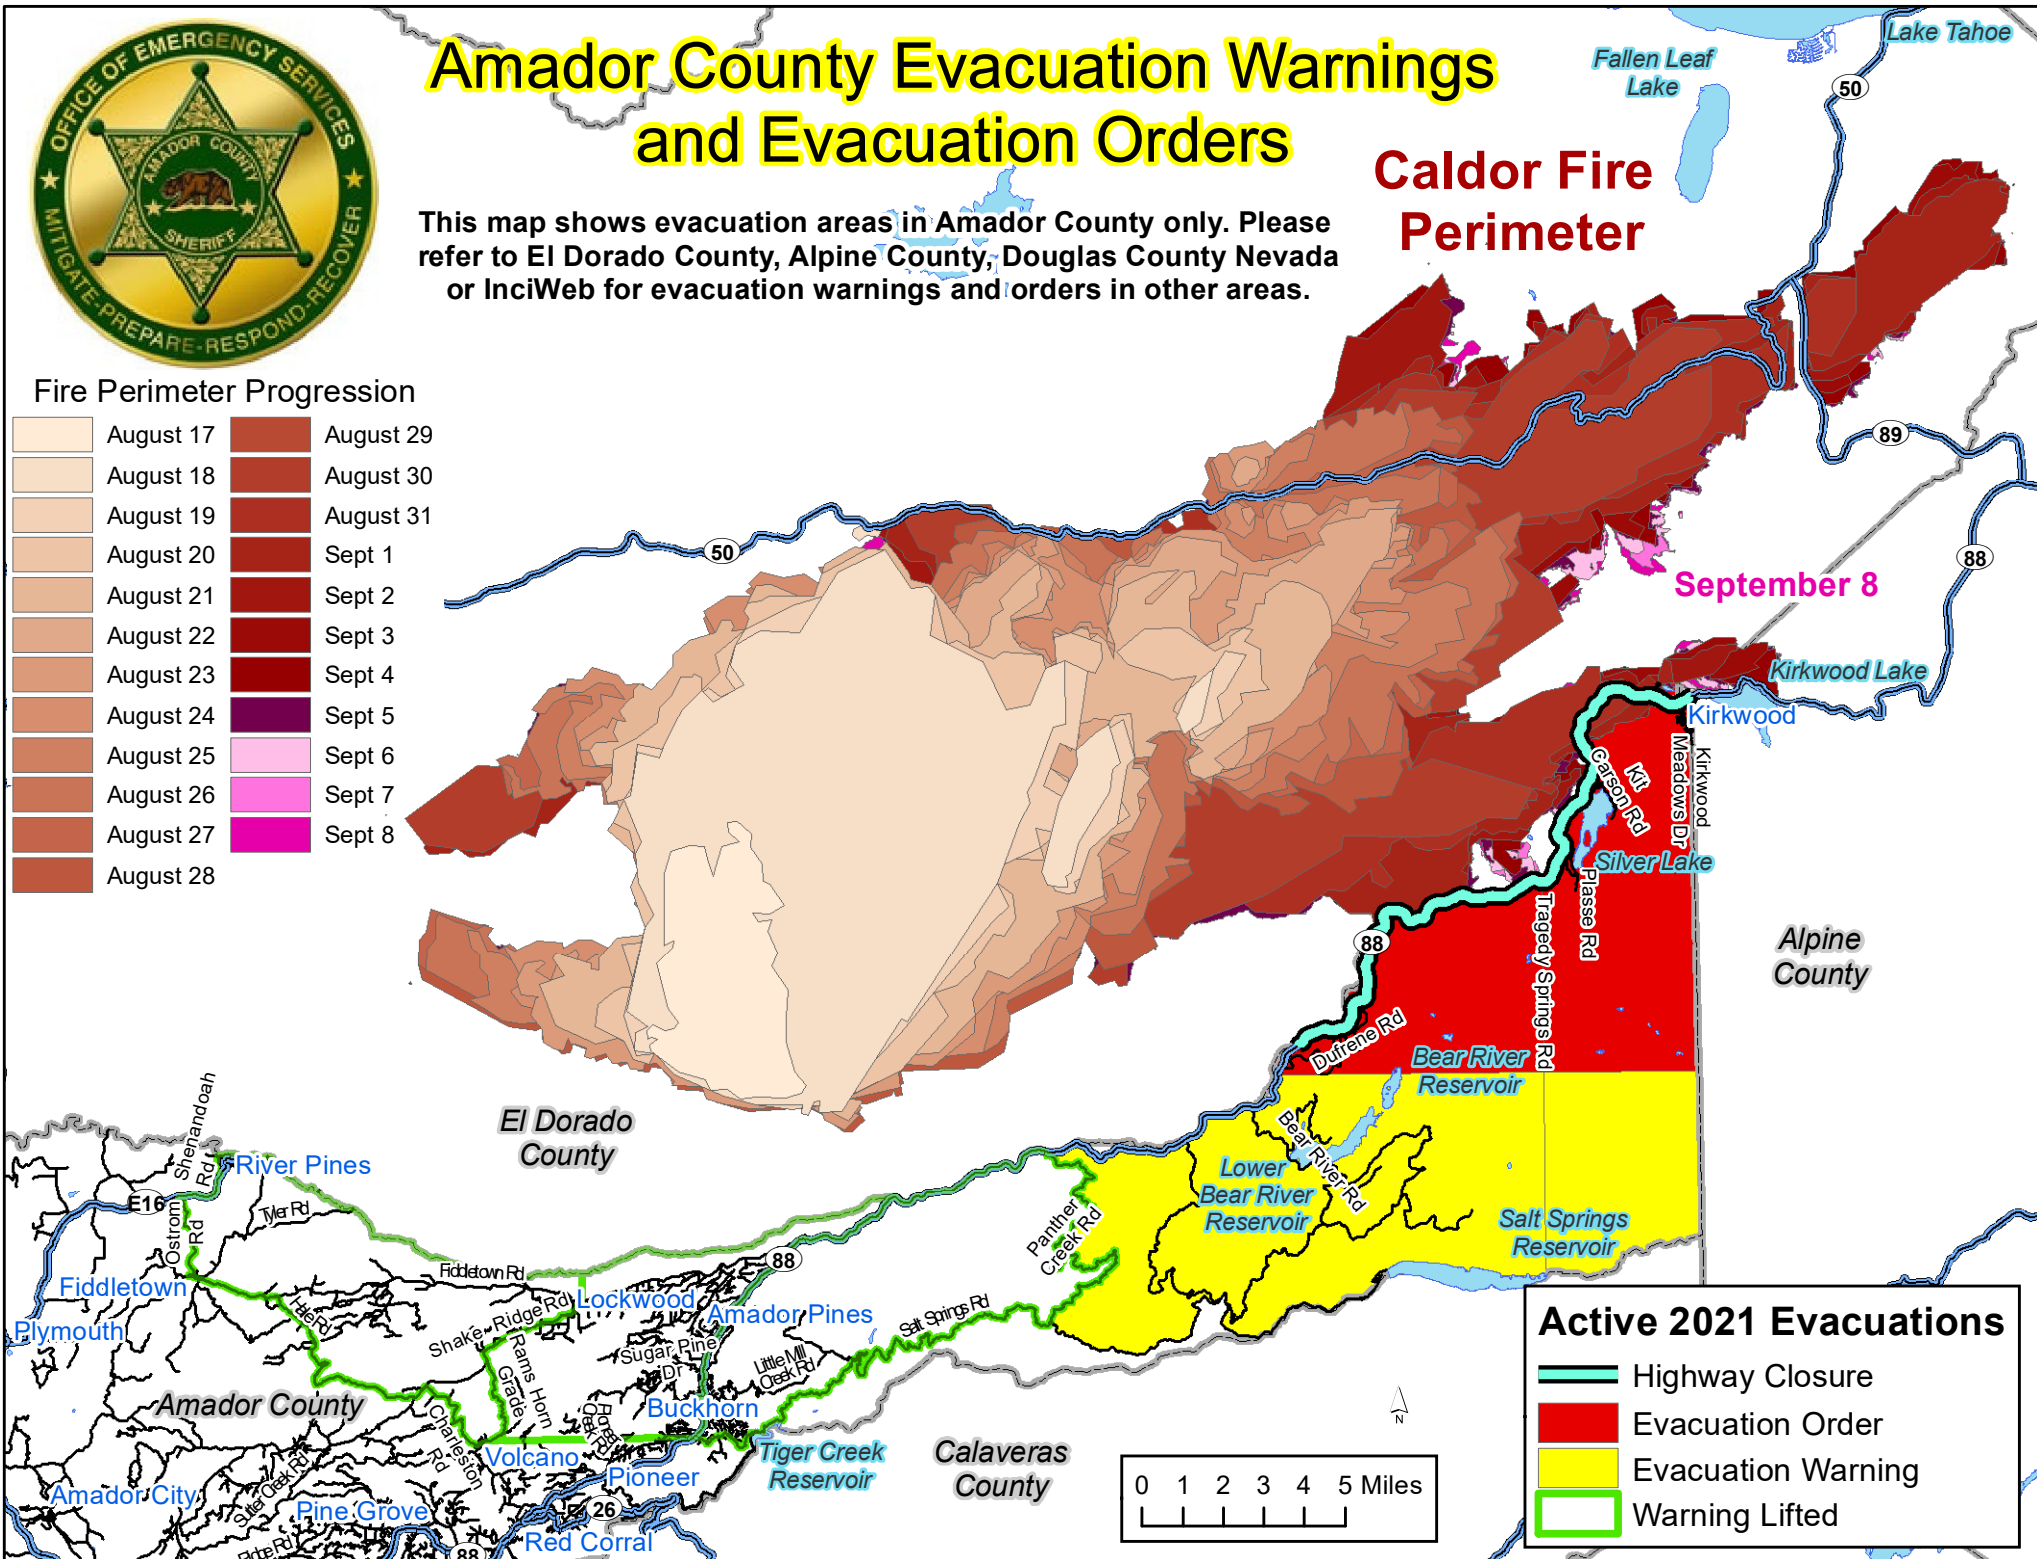

Caldor Fire Perimeter

Fire Perimeter Progression

Lightest tan	August 17	Dark red	August 29
Light tan	August 18	Red	August 30
Medium-light tan	August 19	Dark red	August 31
Light tan	August 20	Dark red	Sept 1
Medium tan	August 21	Dark red	Sept 2
Light brown	August 22	Dark red	Sept 3
Medium brown	August 23	Dark red	Sept 4
Light brown	August 24	Dark red	Sept 5
Medium brown	August 25	Dark red	Sept 6
Light brown	August 26	Dark red	Sept 7
Medium brown	August 27	Dark red	Sept 8
Dark brown	August 28